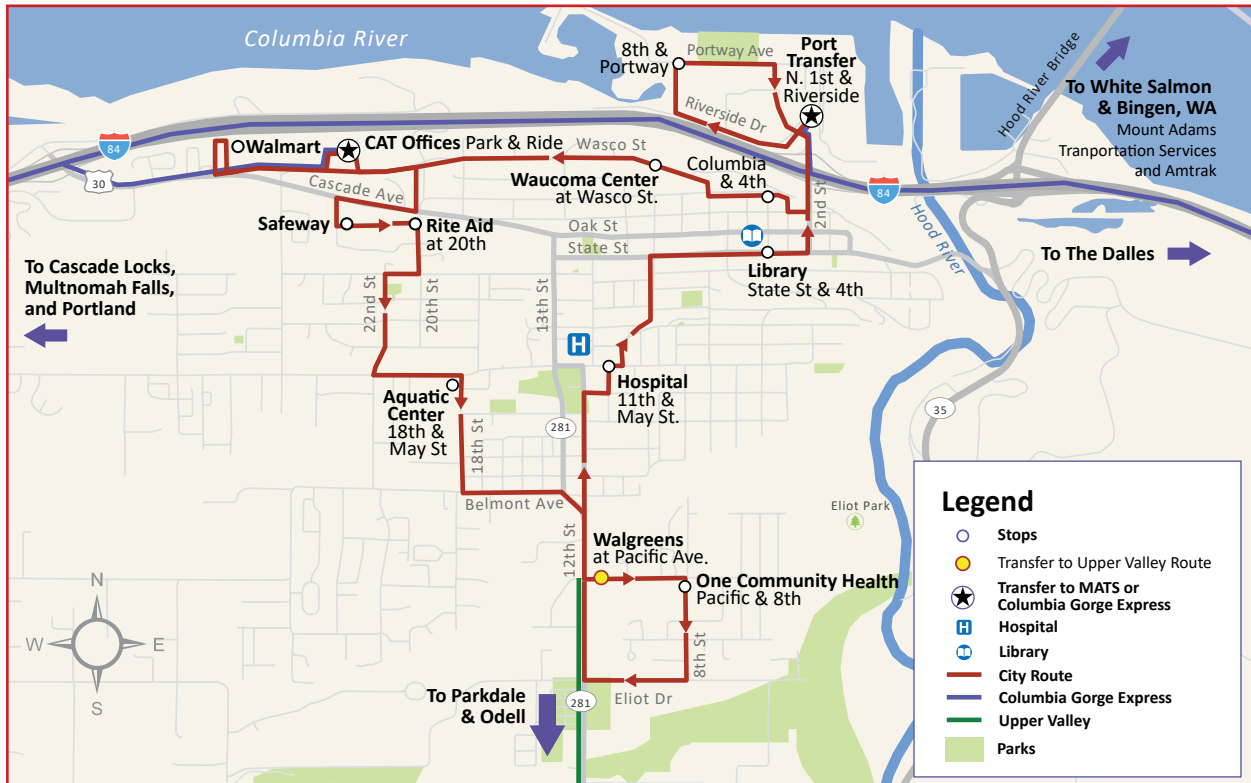

GOrge
on the **Go!**

Hood River

All of Hood River.
All day long, seven days a week.

Todo Hood River.
Todo el Dia, siete días a la semana.

Check for departure times and schedules to other destinations at rideCATbus.org

Consulte los horarios y horarios de salida a otros destinos en ridecatbus.org

Download the Token Transit app to buy tickets.
Descarga la aplicación Token Transit para comprar boletos.

*All buses and stops are ADA accessible.
Todos los autobuses y paradas son ADA accesibles.*

Hood River

MONDAY - SUNDAY / LUNES-DOMINGO

CAT	Walmart	Safeway	Rite Aid	18th & May St. (Aquatic Center)	Pacific Ave. @ Walgreens	Pacific Ave. & 8th St.	11th & May St. St. (Hospital)	State St. & 4th St. (Library)	N. 1st St. & Riverside (Port Transfer)	8th St. & Portway Ave.	Columbia St. & 4th St.	Waucoma Center	CAT
7:45	7:48	7:51	7:52	7:54	7:57	7:58	8:03	8:06	8:15	8:18	8:20	8:23	8:30
8:30	8:33	8:36	8:37	8:39	8:42	8:43	8:48	8:51	9:00	9:03	9:06	9:09	9:15
9:15	9:18	9:21	9:22	9:24	9:27	9:28	9:33	9:36	9:45	9:48	9:50	9:53	10:00
10:00	10:03	10:06	10:07	10:09	10:12	10:13	10:18	10:21	10:30	10:33	10:35	10:38	10:45
10:45	10:48	10:51	10:52	10:54	10:57	10:58	11:03	11:06	11:15	11:18	11:20	11:23	11:30
11:30	11:33	11:36	11:37	11:39	11:42	11:43	11:48	11:51	12:00	12:03	12:05	12:08	12:15
12:15	12:18	12:21	12:22	12:24	12:27	12:28	12:33	12:36	12:45	12:48	12:50	12:53	1:00
1:00	1:03	1:06	1:07	1:09	1:12	1:13	1:18	1:21	1:30	1:33	1:35	1:38	1:45
1:45	1:48	1:51	1:52	1:54	1:57	1:58	2:03	2:06	2:15	2:18	2:20	2:23	2:30
2:30	2:33	2:36	2:37	2:39	2:42	2:43	2:48	2:51	3:00	3:03	3:05	3:08	3:15
3:15	3:18	3:21	3:22	3:24	3:27	3:28	3:33	3:36	3:45	3:48	3:50	3:53	4:00
4:00	4:03	4:06	4:07	4:09	4:12	4:13	4:18	4:21	4:30	4:33	4:35	4:38	4:45
4:45	4:48	4:51	4:52	4:54	4:57	4:58	5:03	5:06	5:15	5:18	5:20	5:23	5:30
5:30	5:33	5:36	5:37	5:39	5:42	5:43	5:48	5:51	6:00	6:03	6:05	6:08	6:15
6:15	6:18	6:21	6:22	6:24	6:27	6:28	6:33	6:36	6:45	6:48	6:50	6:53	7:00
7:00	7:03	7:06	7:07	7:09	7:12	7:13							