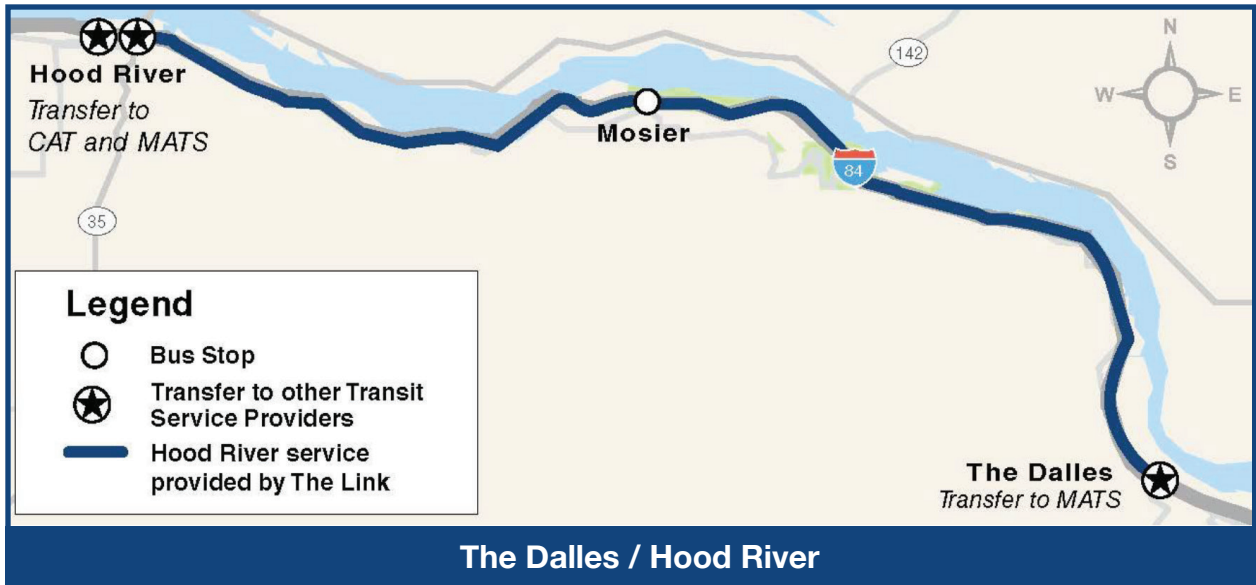

MONDAY – FRIDAY / LUNES - VIERNES

THE DALLES TO HOOD RIVER

The Dalles: The Link (602 Chenowich Loop Rd)	Mosier: Park & Ride Park	Hood River: Port (N. 1st. St. & Riverside)	Hood River: CAT (224 Wasco Loop)
6:00	6:15	6:23	6:30
10:45	11:00	11:08	11:15
1:45	2:00	2:08	2:15
4:45	5:00	5:08	5:15

HOOD RIVER TO THE DALLES

Hood River: CAT (224 Wasco Loop)	Mosier: Park & Ride Park	The Dalles: The Link (602 Chenowich Loop Rd)
6:30	6:40	7:00
11:15	11:25	11:45
2:15	2:25	2:45
5:15	5:25	5:45