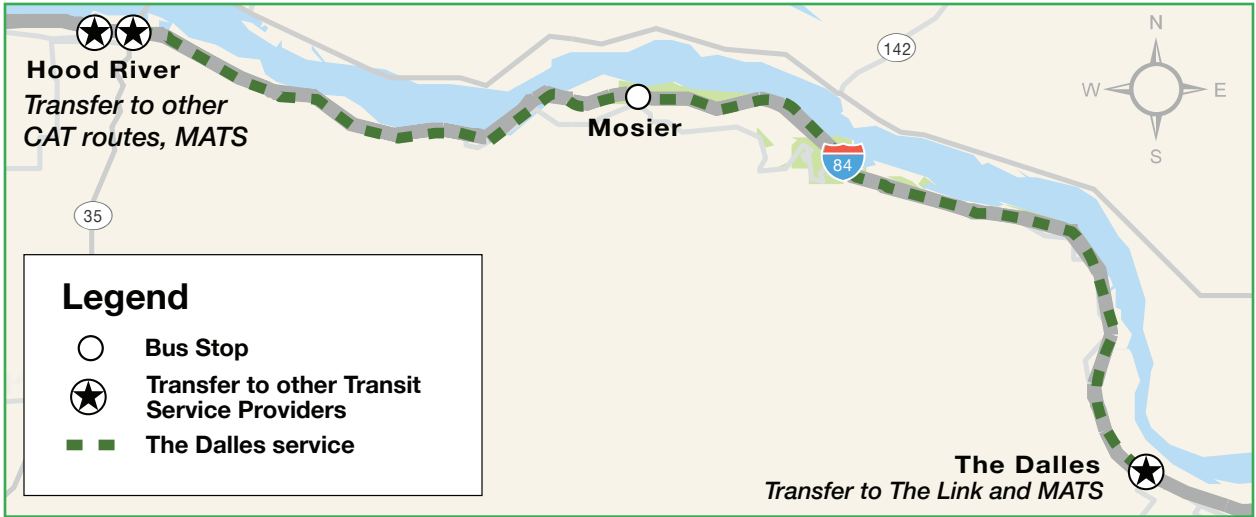

# The Dalles

Connecting The Dalles to Hood River and beyond. Access shops, services, and trails in both towns or transfer in Hood River to the Columbia Gorge Express and travel to Cascade Locks, Multnomah Falls, Troutdale, and Portland.

Conectando The Dalles con Hood River y más. Acceda a tiendas, servicios y senderos en ambas ciudades o transfiera en Hood River al Columbia Gorge Express y viaje a Cascade Locks, Multnomah Falls, Troutdale y Portland.

## The Dalles

MONDAY - FRIDAY / LUNES - VIERNES

CAT Hood River (224 Wasco Loop)	Park & Ride Park, Mosier	The Link, The Dalles (802 Chenowith Loop Rd)	Park & Ride Park, Mosier	Port, Hood River (N. 1st St. & Riverside)	CAT Hood River (224 Wasco Loop)
6:45	6:55	7:15	7:30	7:35	7:45
10:30	10:40	11:00	11:15	11:20	11:30
4:15	4:25	4:45	5:00	5:05	5:15
5:15	5:25	5:45	6:00	6:05	6:15

SATURDAY & SUNDAY / SÁBADO & DOMINGO

CAT Hood River (224 Wasco Loop)	Park & Ride Park, Mosier	The Link, The Dalles (802 Chenowith Loop Rd)	Park & Ride Park, Mosier	Port, Hood River (N. 1st St. & Riverside)	CAT Hood River (224 Wasco Loop)
7:00	7:10	7:30	7:45	7:50	8:00
10:30	10:40	11:00	11:15	11:20	11:30
4:15	4:25	4:45	5:00	5:05	5:15