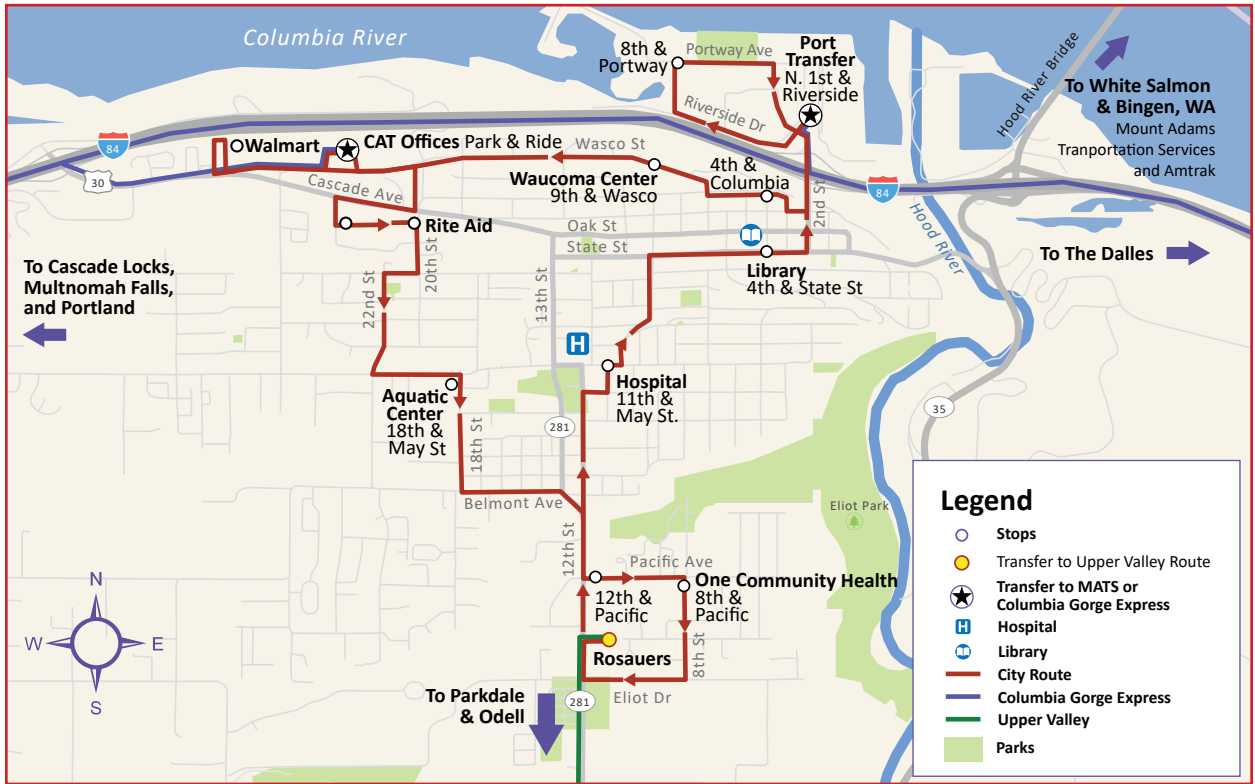

GOrges
on the **Go!**

Hood River

All of Hood River.
All day long, seven days a week.

Todo Hood River.
Todo el Dia, siete días a la semana.

Check for departure times and schedules to other destinations at rideCATbus.org

Hood River

MONDAY - SUNDAY / LUNES-DOMINGO

CAT	Walmart	Safeway	Rite Aid	18th & May St. (Aquatic Center)	Pacific Ave. & 12th St.	Pacific Ave. & 8th St.	12th St. & Rosauers	May St. & 11th St. (Hospital)	State St. & 4th St. (Library)	N. 1st St. & Riverside (Port Transfer)	Portway Ave. & 8th St.	Columbia St. & 4th St.	Waucoma Center	CAT
7:00	7:03	7:06	7:07	7:09	7:12	7:13	7:15	7:18	7:21	7:30	7:33	7:35	7:38	7:45
7:45	7:48	7:51	7:52	7:54	7:57	7:58	8:00	8:03	8:06	8:15	8:18	8:20	8:23	8:30
8:30	8:33	8:36	8:37	8:39	8:42	8:43	8:45	8:48	8:51	9:00	9:03	9:06	9:09	9:15
9:15	9:18	9:21	9:22	9:24	9:27	9:28	9:30	9:33	9:36	9:45	9:48	9:50	9:53	10:00
10:00	10:03	10:06	10:07	10:09	10:12	10:13	10:15	10:18	10:21	10:30	10:33	10:35	10:38	10:45
10:45	10:48	10:51	10:52	10:54	10:57	10:58	11:00	11:03	11:06	11:15	11:18	11:20	11:23	11:30
11:30	11:33	11:36	11:37	11:39	11:42	11:43	11:45	11:48	11:51	12:00	12:03	12:05	12:08	12:15
12:15	12:18	12:21	12:22	12:24	12:27	12:28	12:30	12:33	12:36	12:45	12:48	12:50	12:53	1:00
1:00	1:03	1:06	1:07	1:09	1:12	1:13	1:15	1:18	1:21	1:30	1:33	1:35	1:38	1:45
1:45	1:48	1:51	1:52	1:54	1:57	1:58	2:00	2:03	2:06	2:15	2:18	2:20	2:23	2:30
2:30	2:33	2:36	2:37	2:39	2:42	2:43	2:45	2:48	2:51	3:00	3:03	3:05	3:08	3:15
3:15	3:18	3:21	3:22	3:24	3:27	3:28	3:30	3:33	3:36	3:45	3:48	3:50	3:53	4:00
4:00	4:03	4:06	4:07	4:09	4:12	4:13	4:15	4:18	4:21	4:30	4:33	4:35	4:38	4:45
4:45	4:48	4:51	4:52	4:54	4:57	4:58	5:00	5:03	5:06	5:15	5:18	5:20	5:23	5:30
5:30	5:33	5:36	5:37	5:39	5:42	5:43	5:45	5:48	5:51	6:00	6:03	6:05	6:08	6:15
6:15	6:18	6:21	6:22	6:24	6:27	6:28	6:30	6:33	6:36	6:45	6:48	6:50	6:53	7:00
7:00	7:03	7:06	7:07	7:09	7:12	7:13	7:15	7:18	7:21	7:30	7:33	7:35	7:38	7:45
7:45	7:48	7:51	7:52	7:54	7:57	7:58	8:00							