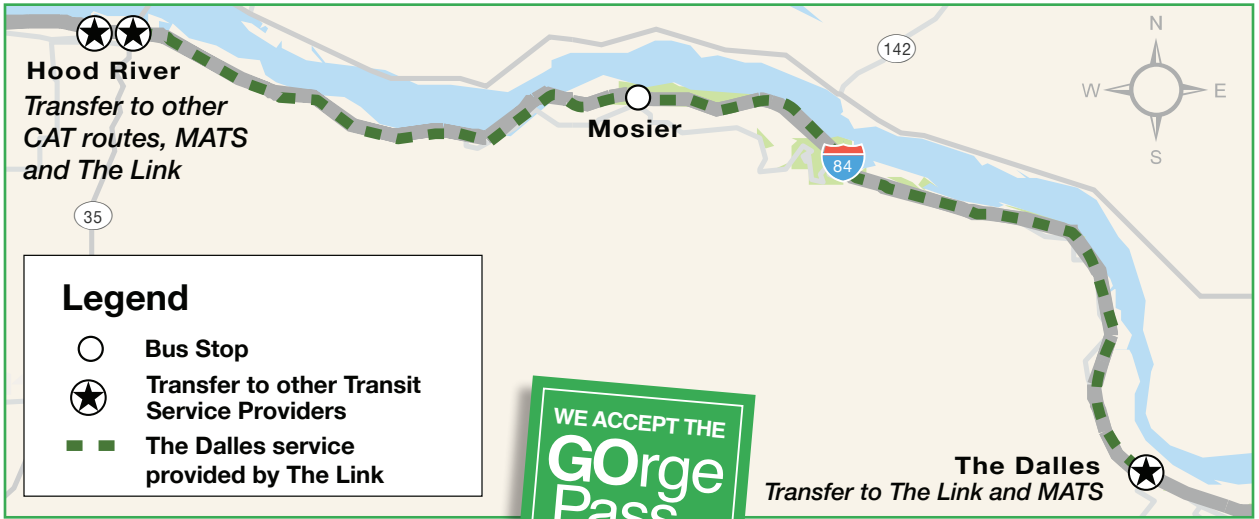

## The Dalles

Connecting The Dalles to Hood River and beyond. Access shops, services, and trails in both towns or transfer in Hood River to the Columbia Gorge Express and travel to Cascade Locks, Multnomah Falls, Troutdale, and Portland. This service will be operated by both CAT and The Link.

Conectando The Dalles con Hood River y más allá. Acceda a tiendas, servicios y senderos en ambas ciudades o transfiera en Hood River al Columbia Gorge Express y viaje a Cascade Locks, Multnomah Falls, Troutdale y Portland. Este servicio será operado tanto por CAT como por The Link.

## The Dalles

**Operated by The Link**      MONDAY - FRIDAY / LUNES - VIERNES

The Link, The Dalles (802 Chenowith Loop Rd)	Park & Ride Park, Mosier	Port, Hood River (N. 1st St. & Riverside)	CAT Hood River (224 Wasco Loop)	Park & Ride Park, Mosier	The Link, The Dalles (802 Chenowith Loop Rd)
7:00	7:15	7:23	7:30 <sup>†</sup>	7:41	8:00
10:45	11:00	11:08	11:15 <sup>†</sup>	11:26	11:45
1:45	2:00	2:08	2:15 <sup>†</sup>	2:26	2:45
4:45	4:58	5:10	5:15 <sup>†</sup>	5:28	5:45

**Operated by CAT**      SATURDAY & SUNDAY / SÁBADO & DOMINGO

CAT, Hood River (224 Wasco Loop)	The Link, The Dalles (802 Chenowith Loop Rd)	Port, Hood River (N. 1st St. & Riverside)	CAT, Hood River (224 Wasco Loop)
7:30	8:00	8:25	8:30 <sup>†</sup>
5:15 <sup>†</sup>	5:45	NA	6:15