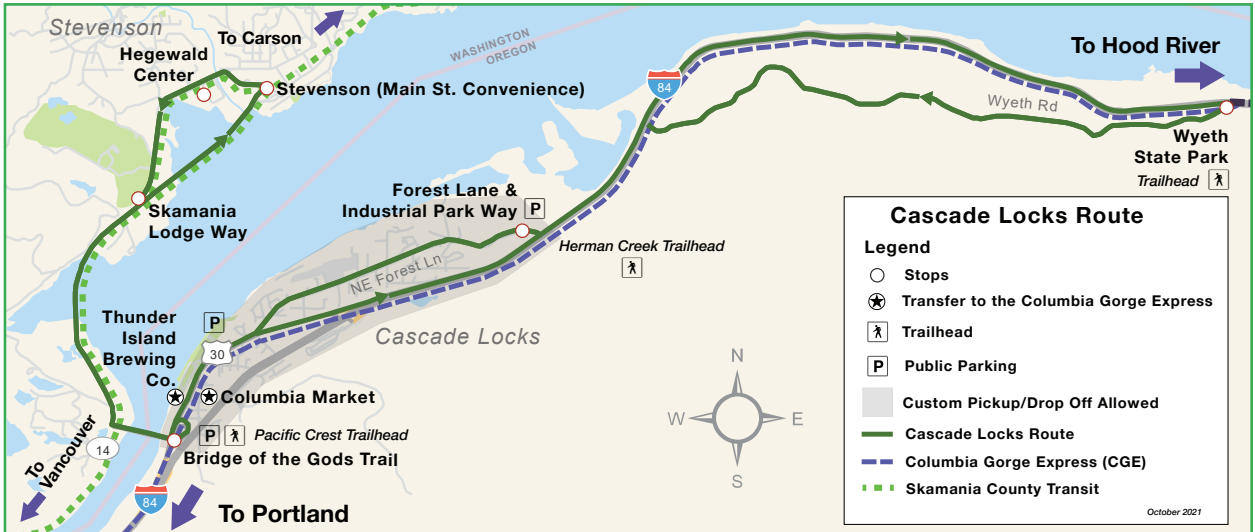

Check for departure times and schedules to other destinations at ridecatbus.org

Consulte los horarios y horarios de salida a otros destinos en ridecatbus.org

GOrg
on the **Go!**

Cascade Locks

Offers more access within Cascade Locks and surrounding areas. Enjoy custom pick up or drop off when scheduled in advance, connect to the Columbia Gorge Express, or grab a ride to Hood River.

Ofrece más acceso dentro de Cascade Locks y áreas circundantes. Disfrute de un viaje de ida o de regreso personalizada cuando se programe con anticipación, conéctese al Columbia Gorge Express o tome un viaje a Hood River.

Cascade Locks

MONDAY - FRIDAY / LUNES - VIERNES

CAT Hood River	Wyeth State Park	Forest Lane & Industrial Way	Thunder Island Brewery Co.	Bridge of the Gods Trail	Stevenson (Main St. Convenience)	Hegewald Center	Skamania Lodge Way	Bridge of the Gods Trail	Columbia Market	Forest Lane & Industrial Way	Wyeth State Park	CAT Hood River
7:10	7:25*	7:35	7:40	7:42	7:48	7:50	7:52	7:58	8:00	8:05	8:15	8:30
10:45	11:00	11:10	11:15	11:17	11:23	11:25	11:27	11:33	11:35	11:40	11:50*	12:05
2:30	2:45	2:55	3:00	3:02	3:08	3:10	3:12	3:18	3:20	3:25	3:35	3:50
4:00	4:15	4:25	4:30	4:32	4:38	4:40	4:42	4:48	4:50	4:55	5:05	5:20
6:00			6:25						6:30			6:55

Transfer to the Columbia Gorge Express at the Thunder Island Brewery Co. and the Columbia Market bus stops. Please go to ridecatbus.org or check out the Columbia Gorge Express schedule for more information.