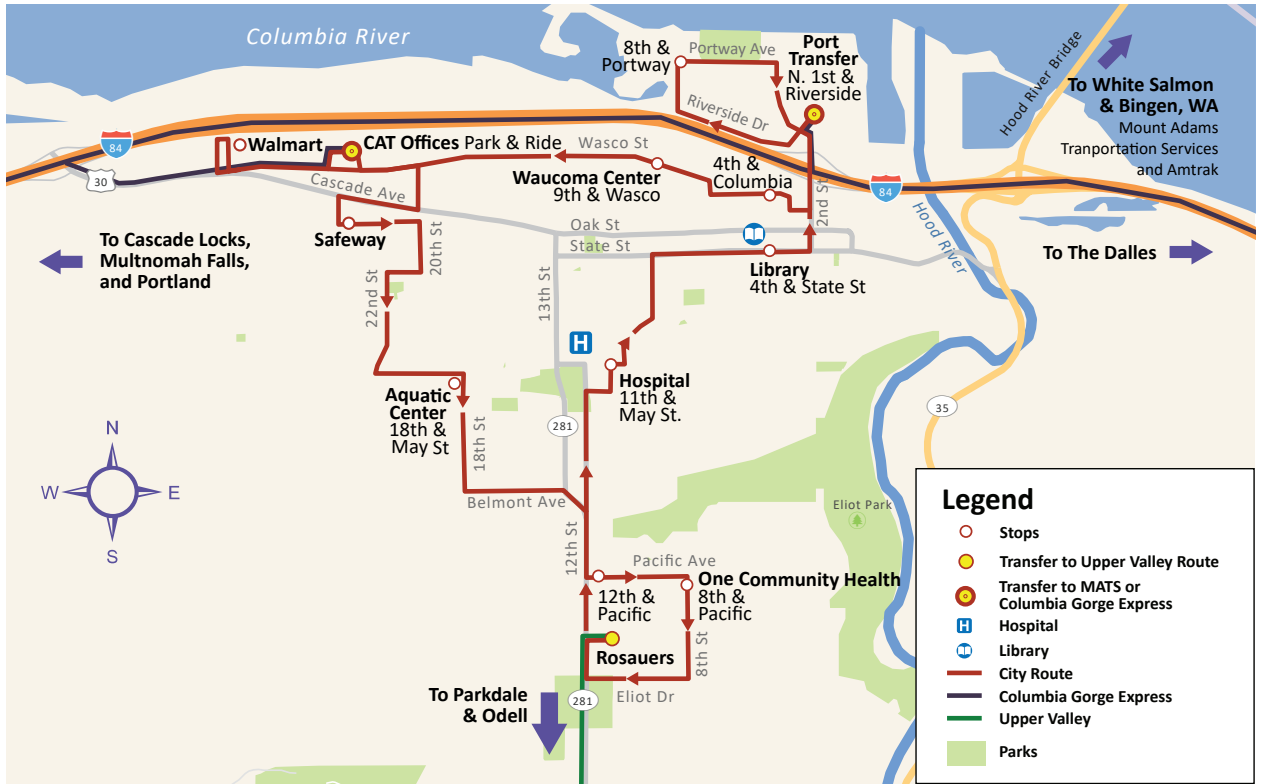

GOrge
on the **Go!**

Hood River

All of Hood River.
All day long, Monday-Friday.

Todo Hood River.
Todo el Dia, Lunes a Viernes.

Check for departure times and schedules to other destinations at rideCATbus.org

Hood River

MONDAY - FRIDAY / LUNES - VIERNES

CAT	Walmart	Safeway	18th & May St. (Aquatic Center)	Pacific Ave. & 12th St.	Pacific Ave. & 8th St.	12th St. & Rosauers	May St. & 11th St. (Hospital)	State St. & 4th St. (Library)	N. 1st St. & Riverside (Port Transfer)	Portway Ave. & 8th St.	Columbia St. & 4th St.	Waucoma Center	CAT
7:00	7:03	7:06	7:09	7:12	7:13	7:15	7:18	7:21	7:30	7:33	7:36	7:39	7:45
7:45	7:48	7:51	7:54	7:57	7:58	8:00	8:03	8:06	8:15	8:18	8:21	8:24	8:30
8:30	8:33	8:36	8:39	8:42	8:43	8:45	8:48	8:51	9:00	9:03	9:06	9:09	9:15
9:15	9:18	9:21	9:24	9:27	9:28	9:30	9:33	9:36	9:45	9:48	9:50	9:53	10:00
10:00	10:03	10:06	10:09	10:12	10:13	10:15	10:18	10:21	10:30	10:33	10:35	10:38	10:45
10:45	10:48	10:51	10:54	10:57	10:58	11:00	11:03	11:06	11:15	11:18	11:20	11:23	11:30
11:30	11:33	11:36	11:39	11:42	11:43	11:45	11:48	11:51	12:00	12:03	12:05	12:08	12:15
12:15	12:18	12:21	12:24	12:27	12:28	12:30	12:33	12:36	12:45	12:48	12:50	12:53	1:00
1:00	1:03	1:06	1:09	1:12	1:13	1:15	1:18	1:21	1:30	1:33	1:35	1:38	1:45
1:45	1:48	1:51	1:54	1:57	1:58	2:00	2:03	2:06	2:15	2:18	2:20	2:23	2:30
2:30	2:33	2:36	2:39	2:42	2:43	2:45	2:48	2:51	3:00	3:03	3:05	3:08	3:15
3:15	3:18	3:21	3:24	3:27	3:28	3:30	3:33	3:36	3:45	3:48	3:50	3:53	4:00
4:00	4:03	4:06	4:09	4:12	4:13	4:15	4:18	4:21	4:30	4:33	4:35	4:38	4:45
4:45	4:48	4:51	4:54	4:57	4:58	5:00	5:03	5:06	5:15	5:18	5:20	5:23	5:30
5:30	5:33	5:39	5:39	5:42	5:43	5:45	5:48	5:51	6:00	6:03	6:05	6:08	6:15
6:15	6:18	6:21	6:24	6:27	6:28	6:30	6:33	6:36	6:45	6:48	6:50	6:53	7:00
7:00	7:03	7:06	7:09	7:12	7:13	7:15	7:18	7:21	7:30	7:33	7:35	7:38	7:45
7:45	7:48	7:51	7:54	7:57	7:58	8:00							