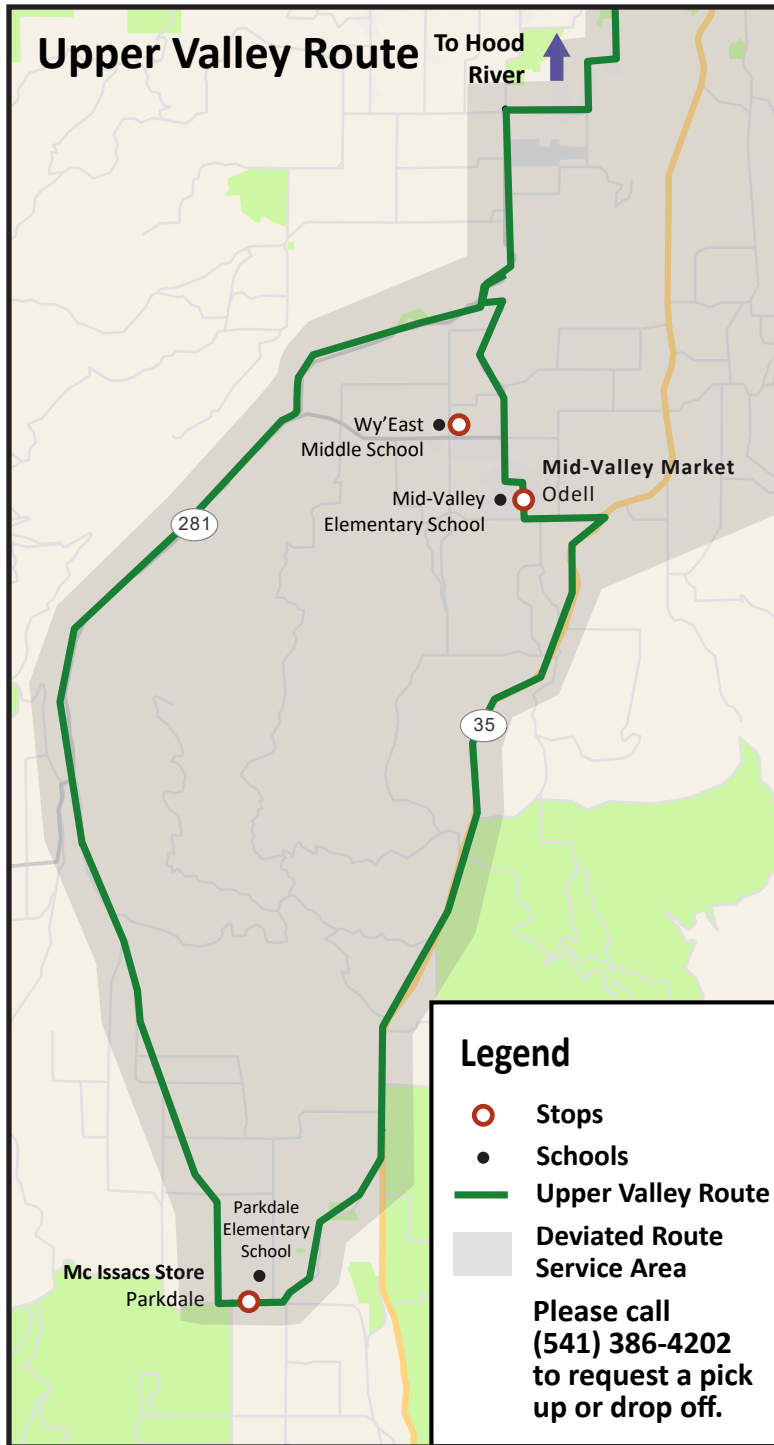

System Map

September 2020

RideCatBus.org
(541) 386-4202

Columbia River

To White Salmon & Bingen, WA
Mount Adams Transportation Services
and Amtrak

Hood River Brg

To Cascade Locks,
Multnomah Falls,
and Portland
See Inset on Back

To The Dalles
See Inset on Back

To Parkdale
& Odell

Legend

- Stops
- Transfer to Upper Valley Route
- Transfer to MATS or Columbia Gorge Express
- Schools and locations
- Hospital
- Library
- City Route
- Columbia Gorge Express
- Upper Valley
- Multi-Use or Walking Trails
- Bike Routes
Bike routes rated for safety by Gorge Hubs, may not reflect City Bike Routes
- Parks

Columbia Gorge Express Stops